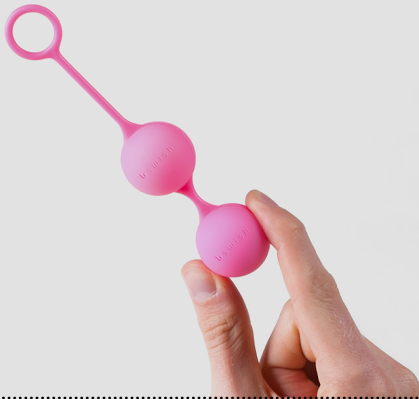

BFIT CLASSIC

Strengthen your pleasure in comfort and style with the Bfit Classic love balls, an adaptable workout regimen designed to grow with you. The Bfit Classic includes single and dual body-safe silicone harnesses, along with two petit interchangeable silky-smooth silicone love balls.

BSCBI0750
Azure

BSCBI0743
Powder Pink

BSCBI0736
Black

HOW TO USE

Find the routine that works best for you by using either the single 24g weighted silicone ball, or combine both balls for a total of 48g. Whichever routine you choose, you'll enjoy silky body-safe silicone love balls and soft, flexible body-safe silicone harnesses.

INCLUDES: INSTRUCTION BOOKLET

MAINTENANCE

The Bfit Classic is waterproof and perfect for the bath or shower. Cleanup is a breeze, simply use soap and warm water and air or towel dry. Best used with a quality water-based lubricant to protect the smooth surface.

ADAPTABLE FOR THE PERFECT WORKOUT

CLASSIC, SIMPLE, DISCREET AND BUILT FOR PLEASURE.