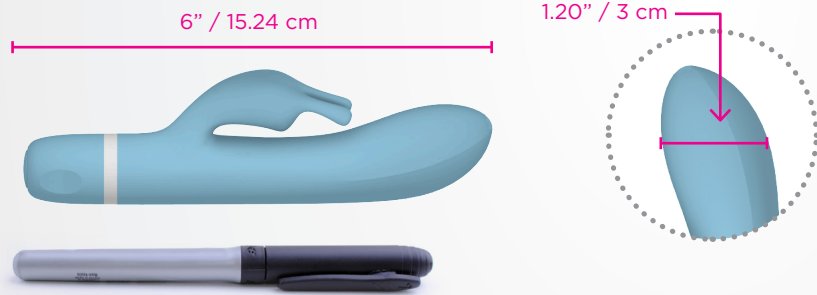

5-FUNCTION

2 x AAA BATTERY

WATERPROOF

INSTRUCTION BOOKLET

DISCREET POUCH

**HOW TO USE** The Bwild Classic Bunny is ultra-discreet due to its size and extremely silent, perfect for shared houses. Featuring a subtly tapered shaft with a uniquely contoured head which naturally targets the nerve-ending rich g-spot, while the vibrating flexible tickler covers the clitoris in velvety smoothness.