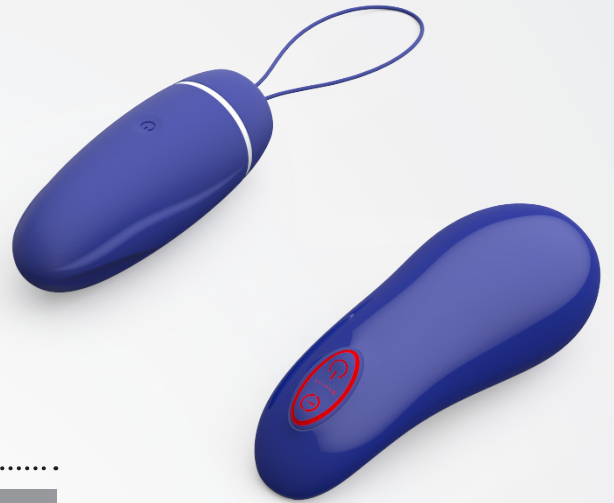

BNAUGHTY DELUXE UNLEASHED

Bnaughty Deluxe Unleashed is a wireless bullet that will thrill and excite you or a partner for hours of waterproof pleasure. Use the discreet and intuitive remote control to experience all 6 powerful functions of the silky smooth and perfectly ribbed silicone bullet.

BSDUN0910
BLACK

BSDUN0903
RASPBERRY

BSDUN0927
MIDNIGHT BLUE

HOW TO USE

The Bnaughty Deluxe Unleashed is a versatile powerhouse of pleasure. The compact silky smooth silicone bullet is waterproof and perfect for adventurous solo or public play. Powerful pinpoint pulsations target all of your or a partner's erogenous zones. Control the 6 functions with the discreet wireless remote featuring dedicated red backlit on/off and function buttons, or independently with built-in controls on the bullet itself. However you choose to take control, the Bnaughty Deluxe Unleashed is ready to play.

To use, simply press and hold the built-in power button on the bullet for 3 seconds, a small vibration indicates the bullet is on. To use without the remote, press the built-in button again to cycle through all 6 functions. To use with the wireless remote, simply press the power button located on the remote, a red backlight indicates the remote is on. Press the function button to cycle through all 6 functions. To turn off, press the power button located on the remote and press and hold the built-in power button on the bullet for 3 seconds.

The Bnaughty Deluxe Unleashed is conveniently powered by 2 x AAA batteries in the wireless remote, and 1 X AA battery in the bullet (batteries not included).

MAINTENANCE

CARE: The Bnaughty Deluxe Unleashed bullet is made from nonporous and easy to clean silicone. The easiest way to clean your toy is with soap and warm water and leaving to air dry. Or if you prefer, there are many high quality toy cleaners available.