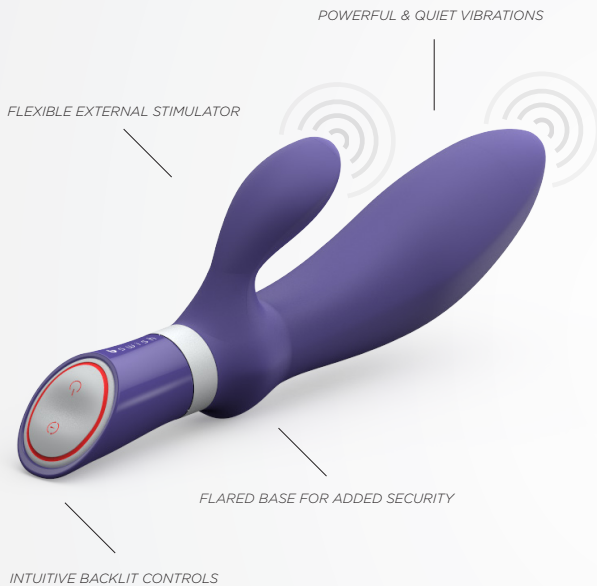

## BFILLED DELUXE

Fully surrender to the versatile Bfilled Deluxe prostate massager. This waterproof rabbit-style massager with dual motors, luscious silicone and 6 intense vibration patterns will send you off to the races with the push of a button.

### HOW TO USE

The Bfilled Deluxe is a body safe silicone prostate massager with a uniquely curved head fills the spot you desire, while the flexible external stimulator tickles and teases its way through all 6 rumbly vibration patterns. Those new to prostate massagers will find peace of mind thanks to the smooth flared base, which helps prevent any unwanted travel.

Two powerful motors located in the shaft and external stimulator are powered by 2 x AAA batteries (not included) and operated by intuitive red backlit controls with dedicated on/off and function buttons.

### MAINTENANCE

**CARE:** The Bfilled Deluxe is made from nonporous and easy to clean silicone. The easiest way to clean your toy is with soap and warm water and leaving to air dry. Or if you prefer, there are many high quality toy cleaners available.